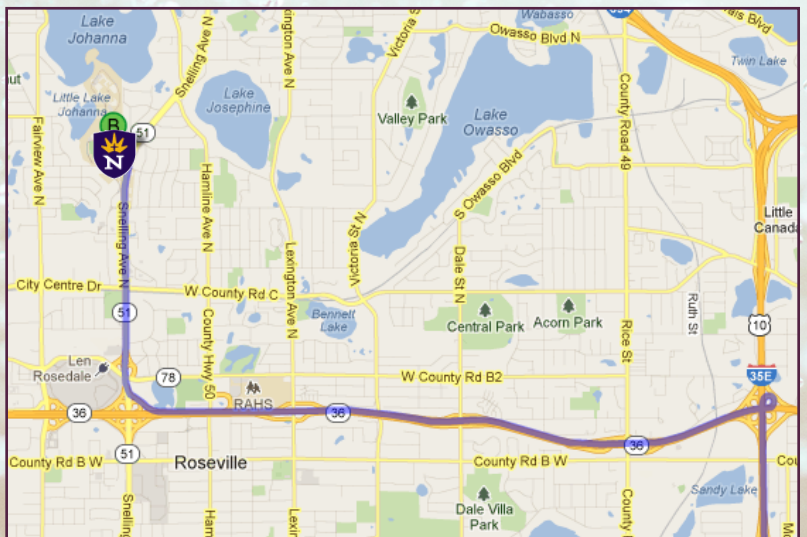

BAPTISM @ UNIVERSITY OF NORTHWESTERN-ST. PAUL

MAP & DIRECTIONS

3003 Snelling Avenue | Saint Paul, MN 55113

COMING FROM LINO/WBL CAMPUS

Take 35E south (or Hwy 61 South) to 694 West. Take exit 43A for Lexington Ave. Turn left on Lexington Ave (.7 mi). Take a right on County Road E/Lake Johanna Blvd (.5 mi). Take a left on MN-51/Snelling Ave South (1.5 mi). Turn right onto W Lydia Ave. Campus is on the right.

COMING FROM BLN/CRS/SLP CAMPUS

Take 35W south to exit 25A for County Road D. Turn right onto County Road D (.7 mi). Turn right on Fairview Ave N (.3 mi). Take the first left onto W Lydia Ave (.4 mi). Campus will be on the left.

COMING FROM WOODBURY CAMPUS

Take I-94 West to I-35E North (3.5 mi). Take exit 111B to merge onto MN-36 West toward Minneapolis (3.8 mi). Take the MN-51/Snelling Ave exit north (1.3 mi). Turn left on W Lydia Ave. Campus is on the right.

EAGLE BROOK CHURCH