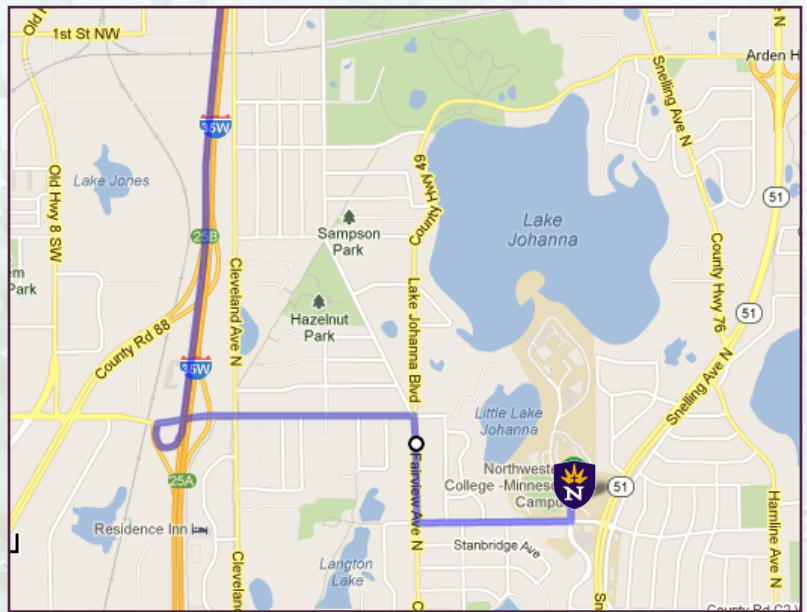

BAPTISM @ UNIVERSITY OF NORTHWESTERN-ST. PAUL

MAP & DIRECTIONS

3003 Snelling Avenue | Saint Paul, MN 55113

COMING FROM LINO/WBL CAMPUS

Take 35E south (or Hwy 61 South) to 694 West. Take exit 43A for Lexington Ave. Turn left on Lexington Ave (.7 mi). Take a right on County Road E/Lake Johanna Blvd (.5 mi). Take a left on MN-51/Snelling Ave South (1.5 mi). Turn right onto W Lydia Ave. Campus is on the right.

COMING FROM BLN/CRS/SLP CAMPUS

Take 35W south to exit 25A for County Road D. Turn right onto County Road D (.7 mi). Turn right on Fairview Ave N (.3 mi). Take the first left onto W Lydia Ave (.4 mi). Campus will be on the left.

COMING FROM WOODBURY CAMPUS

Take I-94 West to I-35E North (3.5 mi). Take exit 111B to merge onto MN-36 West toward Minneapolis (3.8 mi). Take the MN-51/Snelling Ave exit north (1.3 mi). Turn left on W Lydia Ave. Campus is on the right.

EAGLE BROOK CHURCH