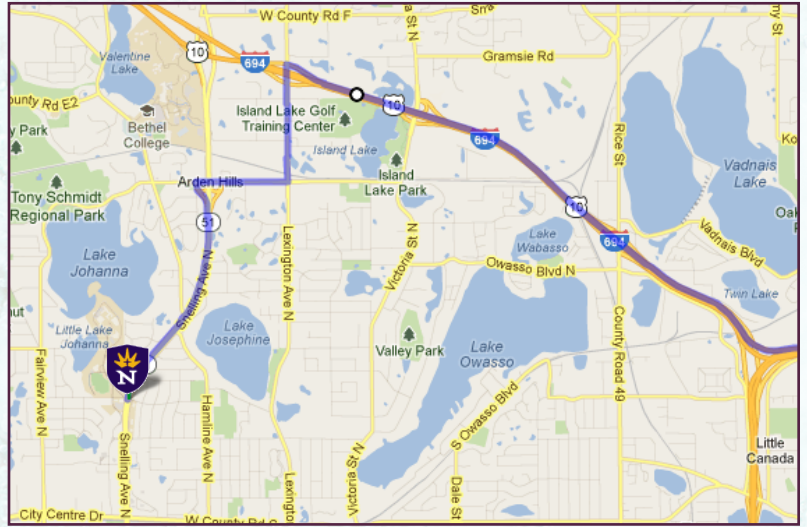

BAPTISM @ UNIVERSITY OF NORTHWESTERN-ST. PAUL

MAP & DIRECTIONS

3003 Snelling Avenue | Saint Paul, MN 55113

COMING FROM LINO/WBL CAMPUS

Take 35E south (or Hwy 61 South) to 694 West. Take exit 43A for Lexington Ave. Turn left on Lexington Ave (.7 mi). Take a right on County Road E/Lake Johanna Blvd (.5 mi). Take a left on MN-51/Snelling Ave South (1.5 mi). Turn right onto W Lydia Ave. Campus is on the right.

COMING FROM BLN/CRS/SLP CAMPUS

Take 35W south to exit 25A for County Road D. Turn right onto County Road D (.7 mi). Turn right on Fairview Ave N (.3 mi). Take the first left onto W Lydia Ave (.4 mi). Campus will be on the left.

COMING FROM WOODBURY CAMPUS

Take I-94 West to I-35E North (3.5 mi). Take exit 111B to merge onto MN-36 West toward Minneapolis (3.8 mi). Take the MN-51/Snelling Ave exit north (1.3 mi). Turn left on W Lydia Ave. Campus is on the right.

EAGLE BROOK CHURCH